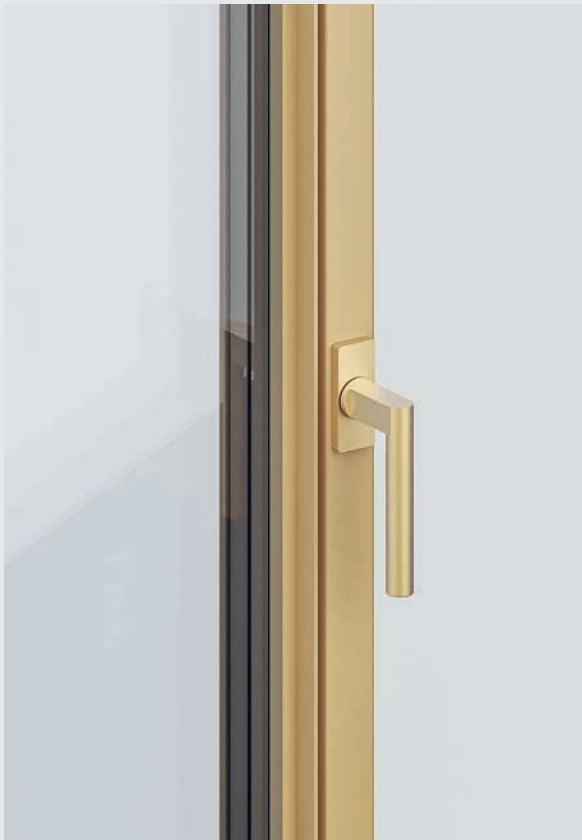

Palma side-hung door pull handle

Window handle Palma

Palma pivot door pull handle

Luna

Serenity in every touch

Door handles

Pull handles

Window handles

Brushed nickel

Matt textured black

Satin-finished brass

Notice: Pull handles are depicted relatively smaller compared to door handles and window handles. Handles are also available with alternative surfaces or primed for individual coating.

Door handle Luna

Luna side-hung door pull handle

Window handle Luna

Luna pivot door pull handle

Eterna

Enduring style

Door handles

Pull handles